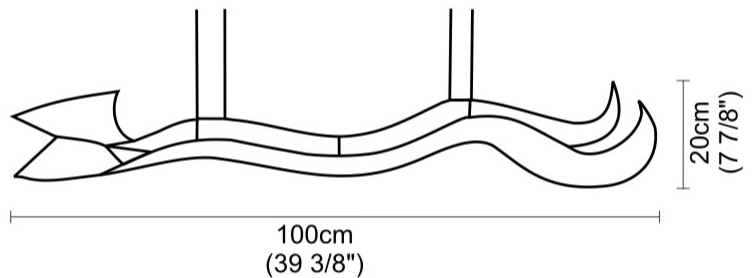

TEMPO PERSO SUSPENSION

D131229- _____

base number

1. To build a product code in our configurator select the specify button on the base model # product page
2. To build a manual product code on this datasheet choose from the options listed below in blue font and add the suffix to the base model #

GENERAL

Series: Tempo Perso

Brand: Knikerboker

Division: Design

Mounting Type: Suspension

Mounting Location: Ceiling

Subcategory: Pendant

PHYSICAL

Shape: Curves

Length (mm): 1000

Length (in): 39 ³/₈

Height (mm): 200

Height (in): 7 ⁷/₈

Light Distribution: Indirect

Fixture Finish: EWH / EBK / MAN / COF / PRD / SLF / GLF / CLF / BRL / EWS / EWG / EWC / EWR / EBS / EBG / EBC / EBC / EBB / MAS / MAD / MAC / MAB / COS / CGO / CCL / CBL / PRS / PRG / PRC / PRB

Fixture Material: Aluminum

Cable Details: 4 Steel Cables 2000mm / 78 3/4" - Silicon Cable 2000mm / 78 3/4"

ELECTRICAL

Lamp Type: LED

Total Output Wattage (W): 20

Dimming: Tri-Mode (Non-Dimming and Phase Dimming (120Vac only) and 0-10V Dimming)

Driver Included: Yes

Driver Location: Integrated

Driver Type: Constant Current - Universal

Driver Class: Class 2

Input Voltage (V): 120 - 277

Constant Current (MA): 250

Upon Request: 0-10Vdc dimming / Phase dimming @120Vac / 277Vac

LED

Number of LEDs: 2

Color Temperature (°K): 3000

Max. Delivered Lumen (lm): 2200

CRI: >85 CRI

Lamp Life (hrs): 50000

OPTICAL

RATINGS AND CERTIFICATIONS

Certified By: CSA Certified to UL and CSA Standards

IP rating: IP20